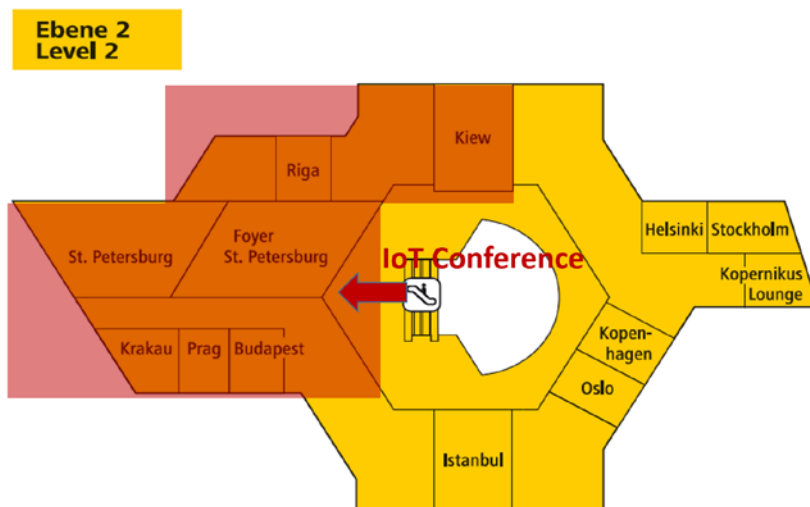

Registration Information for IoT Conference 2016

The conference will take place in parallel and in collaboration with the Sensor + Test exhibition. After the registration you get therefore:

- 1) your ticket for the IoT conference and
- 2) a free ticket for the Sensor + Test which you need to access the Exhibition Centre.

Directions to the IoT Conference in NCC Ost

The NCC Ost is located in the area of the East entrance of the Nuremberg Exhibition Centre. This is also the main entrance for the Sensor + Test exhibition. In the entrance hall, please take the escalators to Level 2 for NCC Ost. You will find the registration desk for the IoT Conference in the foyer of room "St. Petersburg".

Arriving by car:

Drive to one of the parking areas at the East entrance of Nuremberg Exhibition Centre (Große Straße, 90471 Nürnberg)

Travelling by public transport:

Take the underground line U1 or U11 to station "Messe". From there, take one of the free shuttle busses to the East entrance or walk through the halls towards NCC Ost.